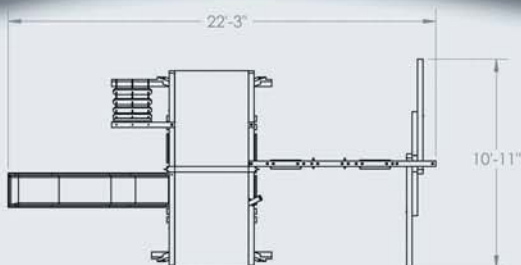

OasisTM

playsets

Package 5

- 25 Sq. Ft of Deck Space
- Climbing Wall
- 3 Position Swingbeam
 - 2 Belt Swings
 - Trapeze
- Vinyl Coated Swing Chains
- 10 ft. Wave Slide
- Two Pair Climbing Handles
- Telescope
- Steering Wheel
- Rotational Tire Swing